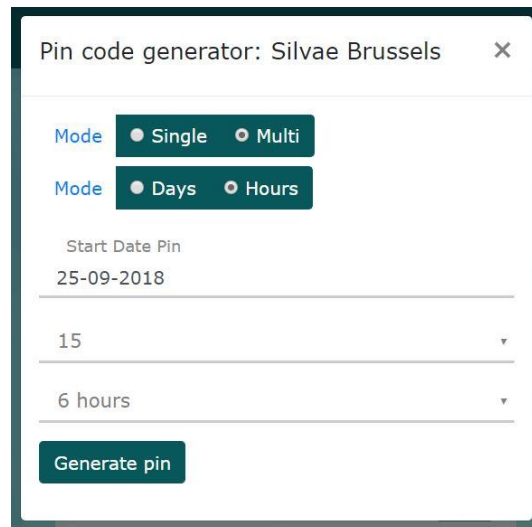

## Silvae.Online will reduce key handovers efforts to a minimum.

Once you receive the Key safe, register it in our portal and you will immediately have optimized your key handovers. The exhausting procedure of moving and gathering keys from person to person has ended. Our time sensitive PIN code let's you decide when and how long a guest, an employee or a third party can enter the property or the room. Whether it's an hour, a couple of days or a couple of weeks. Just send the PIN code via email or SMS and it's done ! Once the PIN expires the access expires too

## In 3 simple Steps Done in less than 30 seconds

### Log in to the portal

With a username and a password of your choice you can login in the portal where you can manage all your key safes.

### Generate a PIN code

Pick a key safe and push 'Generate Code'. Choose which parameters the PIN code should contain with a few simple clicks. Should it be a one time use or a multiple used code? Will it be valid for days or hours? Choose a start date and a start hour and choose how long it will be valid. Push generate code.