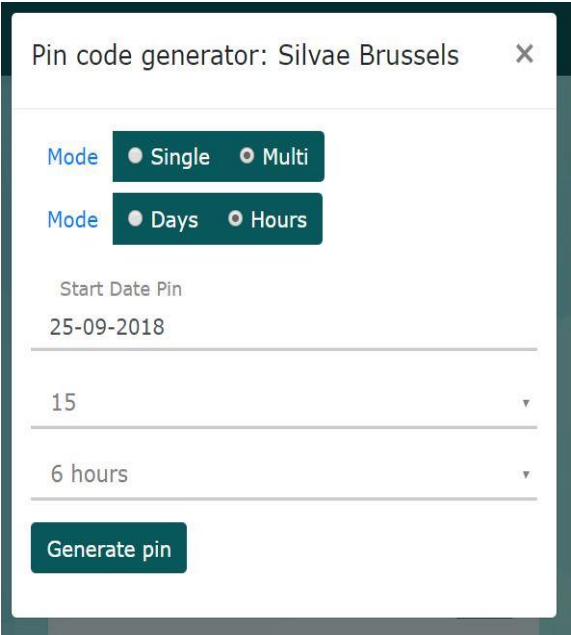

PIN code WIZARD in Silvae.Online

Massive Time Savings

The Key stays in the Key Safe. No running back and forth to front desks, reception desks, no searching for the right key or waiting for hours till guests arrive. Just send a PIN code and give access for the period of your choice.

ZERO cables

No Cabling required. The key safes are not connected to the grid nor to the WIFI nor the GSM network. Just mount them on the wall and done.

No key handout to 3e parties

Maintenance, Cleaning, Occasional repairs. No key handover. Just send a PIN code with time limited access. When the PIN code expires the access expires.

Mobile ready

Our Portal is Mobile ready and can be accessed with your smartphone or tablet. No limitation anymore from where you can send the PIN codes.

- Choose a Lock from your list of Locks
- Click Generate Code and activate the PIN code Wizard
- Choose Multi or Single use. The code can be used multiple times or just one time (Single use) within the chosen period
- Choose start date, start hour and duration. Click Generate PIN and send it to the right person.

How does it work ?

Once you have received the Key Safe, register it in our Portal Silvae.Online . After registration you can start using the portal and generate PIN codes.

Done in less than 30 seconds.

1. Log in the portal with your username and password
2. Generate a PIN code with the wizard.
3. Send it to the right person

Since our portal is mobile ready you can use your smartphone and send the codes from anywhere you desire.

Pricing

Code Generation subscription unlimited number of codes

Per lock	Monthly	15 euro (excl VAT)
Per Lock	Annual	162 euro (excl VAT)